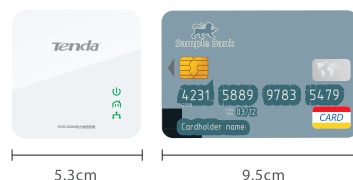

No drilling, No wiring

Where there is a mains, there is a network connection

The Tenda Powerline Adapters turn every power outlet in your home, office or hotel into a potential network connection. Create a network connection throughout your home without the mess of cables

Plug & Play

No Configuration needed! Just plug 2 or more Tenda P200s into your power outlet.

QoS for High Definition Video Streams

The advanced QoS feature improves the quality of multimedia streaming applications such as IPTV services, video streaming, high-speed Internet access and VoIP.

Lower power consumption

The P200 consumes less power compared with existing Powerline Ethernet Adapters. Moreover, when there is no Ethernet link, the P200 will enter the "Power-saving" mode that reduces energy wasting for over 50% when comparing to the adapters without this feature.

Sleek Compact Design

With a dimension of 53*53*27mm only, the P200 features a super compact and sleek design that blends in nicely with any surrounding at home or office.