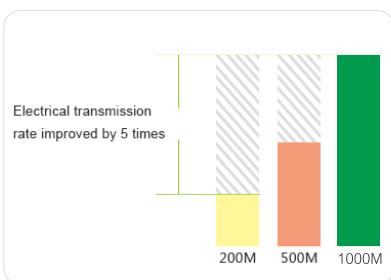

### Blazing-fast Experience

Up to 1000Mbps transmission rate over power circuitry, ideal for 3D/HD video streaming, IPTV and online gaming throughout home

Electrical transmission rate improved by 5 times