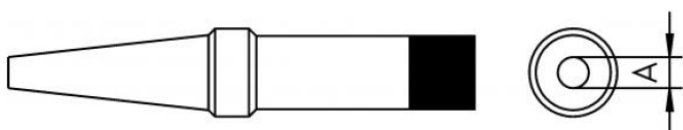

PT CS7

Product no.: 4PTCS7-1

Benefits