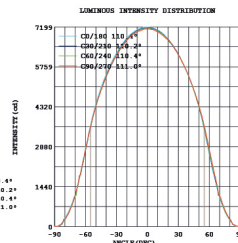

IP65

Elevata dissipazione

Elevata resistenza ambientale

Alimentatore separato e sostituibile

CODICE	TIPO LED	POTENZA (W)	TEMP COLORE	LUMEN (Lm)	Ra	DIMME-RABILE	ANGOLO EMISSIONE	COLORE CASE	TENSIONE	DIMENSIONI (Ø x H MM)	GRADI DI PROTEZIONE	DURATA (H)
499046945	3030 SMD	100	5000 K	13.000	>80	NO	130°	NERO	100/240 Vac	358 x 155	IP65	50.000
499046946		150		19.500						450 x 195		
499046947		200		26.000								
499046948		240		31.200								

499046945 - 100W

INTENSITY DISTRIBUTION DIAGRAM IN C PLANS

INTENSITY DISTRIBUTION DIAGRAM IN C PLANS

499046946 - 150W

INTENSITY DISTRIBUTION DIAGRAM IN C PLANS

INTENSITY DISTRIBUTION DIAGRAM IN C PLANS

499046947 - 200W

INTENSITY DISTRIBUTION DIAGRAM IN C PLANS

INTENSITY DISTRIBUTION DIAGRAM IN C PLANS

499046948 - 240W

INTENSITY DISTRIBUTION DIAGRAM IN C PLANS

INTENSITY DISTRIBUTION DIAGRAM IN C PLANS

CODICE	DESCRIZIONE	LUMEN
499046945	LAMPADA UFO 100W	13.000
499046946	LAMPADA UFO 150W	19.500
499046947	LAMPADA UFO 200W	26.000
499046948	LAMPADA UFO 240W	31.200