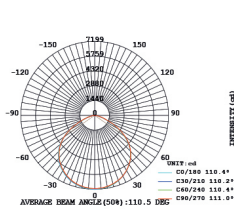

499046945 - 100W

INTENSITY DISTRIBUTION DIAGRAM IN C PLANS

INTENSITY DISTRIBUTION DIAGRAM IN C PLANS

499046946 - 150W

INTENSITY DISTRIBUTION DIAGRAM IN C PLANS

INTENSITY DISTRIBUTION DIAGRAM IN C PLANS

499046947 - 200W

INTENSITY DISTRIBUTION DIAGRAM IN C PLANS

INTENSITY DISTRIBUTION DIAGRAM IN C PLANS

499046948 - 240W

INTENSITY DISTRIBUTION DIAGRAM IN C PLANS

INTENSITY DISTRIBUTION DIAGRAM IN C PLANS

CODICE	DESCRIZIONE	LUMEN
499046945	LAMPADA UFO 100W	13.000
499046946	LAMPADA UFO 150W	19.500
499046947	LAMPADA UFO 200W	26.000
499046948	LAMPADA UFO 240W	31.200