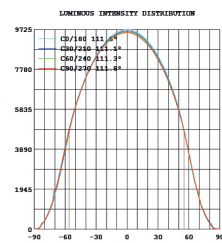

IP65

Elevata dissipazione

Elevata resistenza ambientale

Alimentatore separato e sostituibile

CODICE	TIPO LED	POTENZA (W)	TEMP COLORE	LUMEN (Lm)	Ra	DIMME-RABILE	ANGOLO EMISSIONE	COLORE CASE	TENSIONE	DIMENSIONI (Ø x H MM)	GRADI DI PROTEZIONE	DURATA (H)
499046945	3030 SMD	100	5000 K	13.000	>80	NO	130°	NERO	100/240 Vac	358 x 155	IP65	50.000
499046946		150		19.500						450 x 195		
499046947		200		26.000								
499046948		240		31.200								

499046945 - 100W

INTENSITY DISTRIBUTION DIAGRAM IN C PLANS

INTENSITY DISTRIBUTION DIAGRAM IN C PLANS

499046946 - 150W

INTENSITY DISTRIBUTION DIAGRAM IN C PLANS

INTENSITY DISTRIBUTION DIAGRAM IN C PLANS

499046947 - 200W

INTENSITY DISTRIBUTION DIAGRAM IN C PLANS

INTENSITY DISTRIBUTION DIAGRAM IN C PLANS

499046948 - 240W

INTENSITY DISTRIBUTION DIAGRAM IN C PLANS

INTENSITY DISTRIBUTION DIAGRAM IN C PLANS

CODICE	DESCRIZIONE	LUMEN
499046945	LAMPADA UFO 100W	13.000
499046946	LAMPADA UFO 150W	19.500
499046947	LAMPADA UFO 200W	26.000
499046948	LAMPADA UFO 240W	31.200