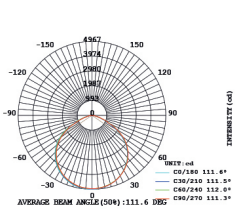

IP65

Elevata dissipazione

Elevata resistenza ambientale

Alimentatore separato e sostituibile

CODICE	TIPO LED	POTENZA (W)	TEMP COLORE	LUMEN (Lm)	Ra	DIMME-RABILE	ANGOLO EMISSIONE	COLORE CASE	TENSIONE	DIMENSIONI (Ø x H MM)	GRADI DI PROTEZIONE	DURATA (H)
499046945	3030 SMD	100	5000 K	13.000	>80	NO	130°	NERO	100/240 Vac	358 x 155	IP65	50.000
499046946		150		19.500						450 x 195		
499046947		200		26.000								
499046948		240		31.200								

499046945 - 100W

INTENSITY DISTRIBUTION DIAGRAM IN C PLANS

INTENSITY DISTRIBUTION DIAGRAM IN C PLANS

499046946 - 150W

INTENSITY DISTRIBUTION DIAGRAM IN C PLANS

INTENSITY DISTRIBUTION DIAGRAM IN C PLANS

499046947 - 200W

INTENSITY DISTRIBUTION DIAGRAM IN C PLANS

INTENSITY DISTRIBUTION DIAGRAM IN C PLANS

499046948 - 240W

INTENSITY DISTRIBUTION DIAGRAM IN C PLANS

INTENSITY DISTRIBUTION DIAGRAM IN C PLANS

CODICE	DESCRIZIONE	LUMEN
499046945	LAMPADA UFO 100W	13.000
499046946	LAMPADA UFO 150W	19.500
499046947	LAMPADA UFO 200W	26.000
499046948	LAMPADA UFO 240W	31.200