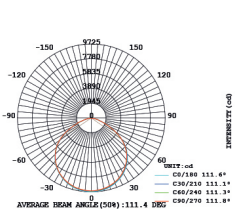

499046945 - 100W

INTENSITY DISTRIBUTION DIAGRAM IN C PLANS

INTENSITY DISTRIBUTION DIAGRAM IN C PLANS

499046946 - 150W

INTENSITY DISTRIBUTION DIAGRAM IN C PLANS

INTENSITY DISTRIBUTION DIAGRAM IN C PLANS

499046947 - 200W

INTENSITY DISTRIBUTION DIAGRAM IN C PLANS

INTENSITY DISTRIBUTION DIAGRAM IN C PLANS

499046948 - 240W

INTENSITY DISTRIBUTION DIAGRAM IN C PLANS

INTENSITY DISTRIBUTION DIAGRAM IN C PLANS

CODICE	DESCRIZIONE	LUMEN
499046945	LAMPADA UFO 100W	13.000
499046946	LAMPADA UFO 150W	19.500
499046947	LAMPADA UFO 200W	26.000
499046948	LAMPADA UFO 240W	31.200