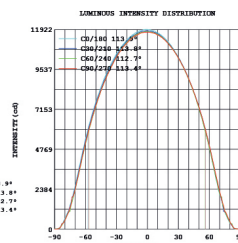

499046945 - 100W

INTENSITY DISTRIBUTION DIAGRAM IN C PLANS

INTENSITY DISTRIBUTION DIAGRAM IN C PLANS

499046946 - 150W

INTENSITY DISTRIBUTION DIAGRAM IN C PLANS

INTENSITY DISTRIBUTION DIAGRAM IN C PLANS

499046947 - 200W

INTENSITY DISTRIBUTION DIAGRAM IN C PLANS

INTENSITY DISTRIBUTION DIAGRAM IN C PLANS

499046948 - 240W

INTENSITY DISTRIBUTION DIAGRAM IN C PLANS

INTENSITY DISTRIBUTION DIAGRAM IN C PLANS

CODICE	DESCRIZIONE	LUMEN
499046945	LAMPADA UFO 100W	13.000
499046946	LAMPADA UFO 150W	19.500
499046947	LAMPADA UFO 200W	26.000
499046948	LAMPADA UFO 240W	31.200