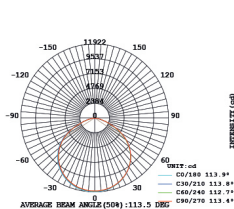

499046945 - 100W

INTENSITY DISTRIBUTION DIAGRAM IN C PLANS

INTENSITY DISTRIBUTION DIAGRAM IN C PLANS

499046946 - 150W

INTENSITY DISTRIBUTION DIAGRAM IN C PLANS

INTENSITY DISTRIBUTION DIAGRAM IN C PLANS

499046947 - 200W

INTENSITY DISTRIBUTION DIAGRAM IN C PLANS

INTENSITY DISTRIBUTION DIAGRAM IN C PLANS

499046948 - 240W

INTENSITY DISTRIBUTION DIAGRAM IN C PLANS

INTENSITY DISTRIBUTION DIAGRAM IN C PLANS

CODICE	DESCRIZIONE	LUMEN
499046945	LAMPADA UFO 100W	13.000
499046946	LAMPADA UFO 150W	19.500
499046947	LAMPADA UFO 200W	26.000
499046948	LAMPADA UFO 240W	31.200